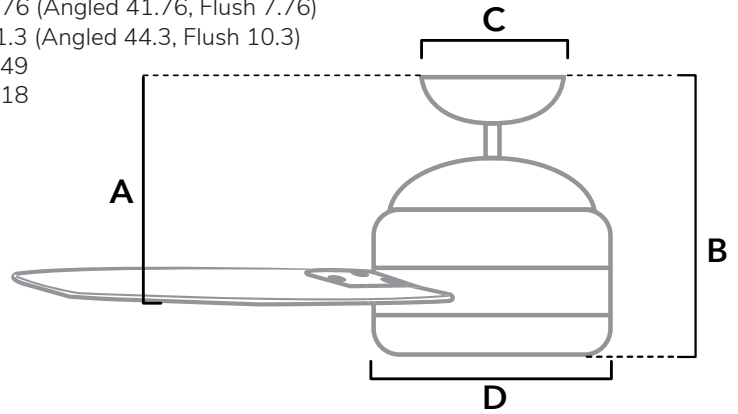

DIMENSIONS

Measured in inches

- A. 8.76 (Angled 41.76, Flush 7.76)
- B. 11.3 (Angled 44.3, Flush 10.3)
- C. 6.49
- D. 7.18

50260 | Matte Black Body with Walnut Stripe or Matte Black Blades

ADDITIONAL FINISHES

Motor Type	Reversible	Wire Length	Control Type	Downrod	Location	Blade #	Add'l Sizes
AC	YES	32" (24" Downrod)	Pull Chains	3" Included	Damp	3	44", 52" 60"

AIRFLOW AND LIGHT SPECIFICATIONS

AVG Airflow	Airflow Efficiency	CFM High	Voltage	Bulbs Included	Output Per Bulb	Watts Per Bulb	Bulb Type	Base Type	LED Light Kit	CRI	CCT (Kelvins)	Dimmable
1768	49	3096	120v/60Hz	N/A	N/A	N/A	N/A	N/A	N/A	N/A	N/A	N/A